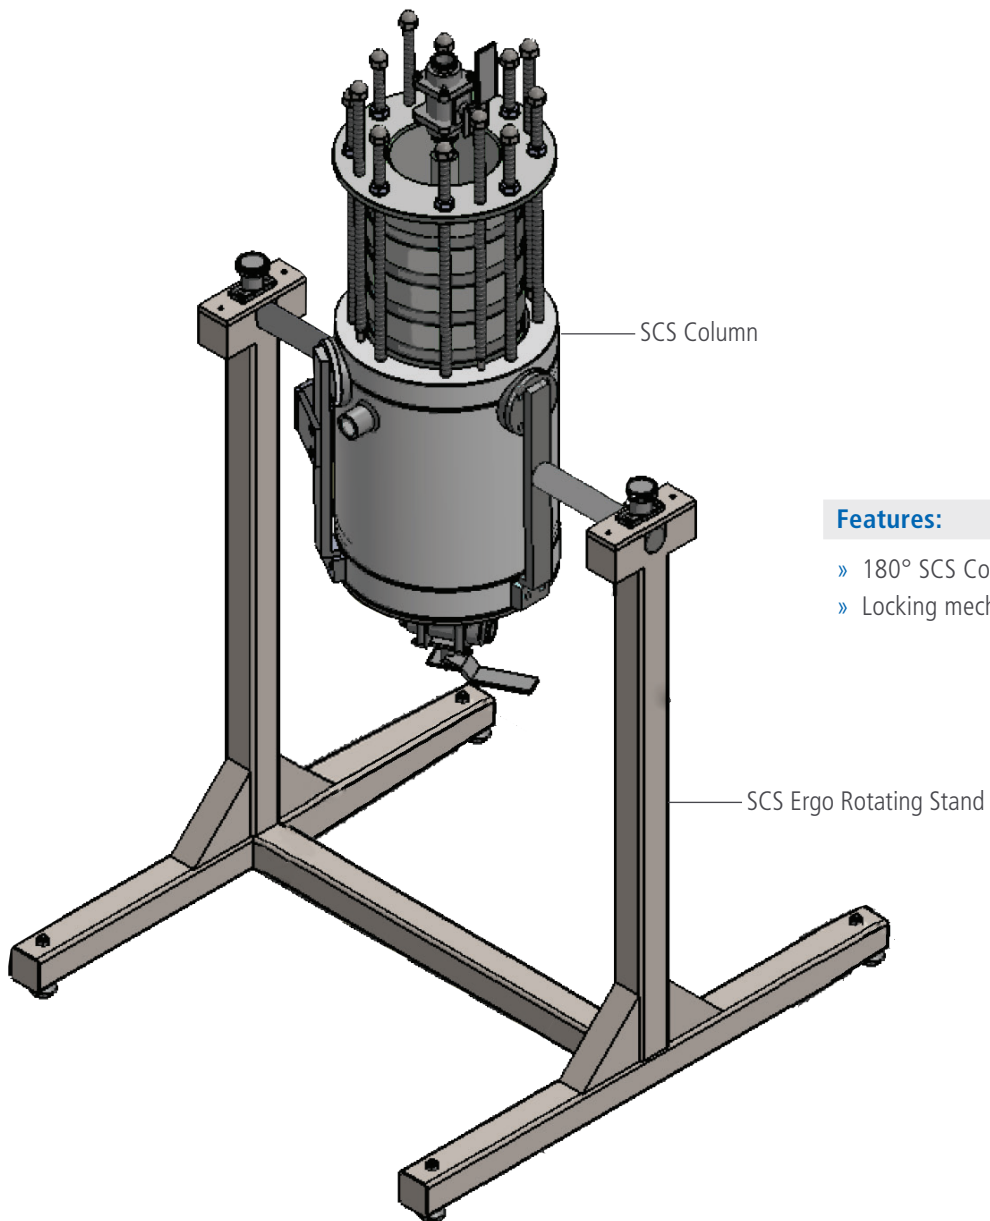

SCS Ergo Package

Rotating Stand for Mid-Scale SCS Columns

Features:

- » 180° SCS Column Rotation
- » Locking mechanism

This document is confidential and solely owned by Asahi Kasei Bioprocess America, Inc. The use of this document, whole or part, or the facsimile of, is expressly forbidden without the written authorization of an AKBA officer.